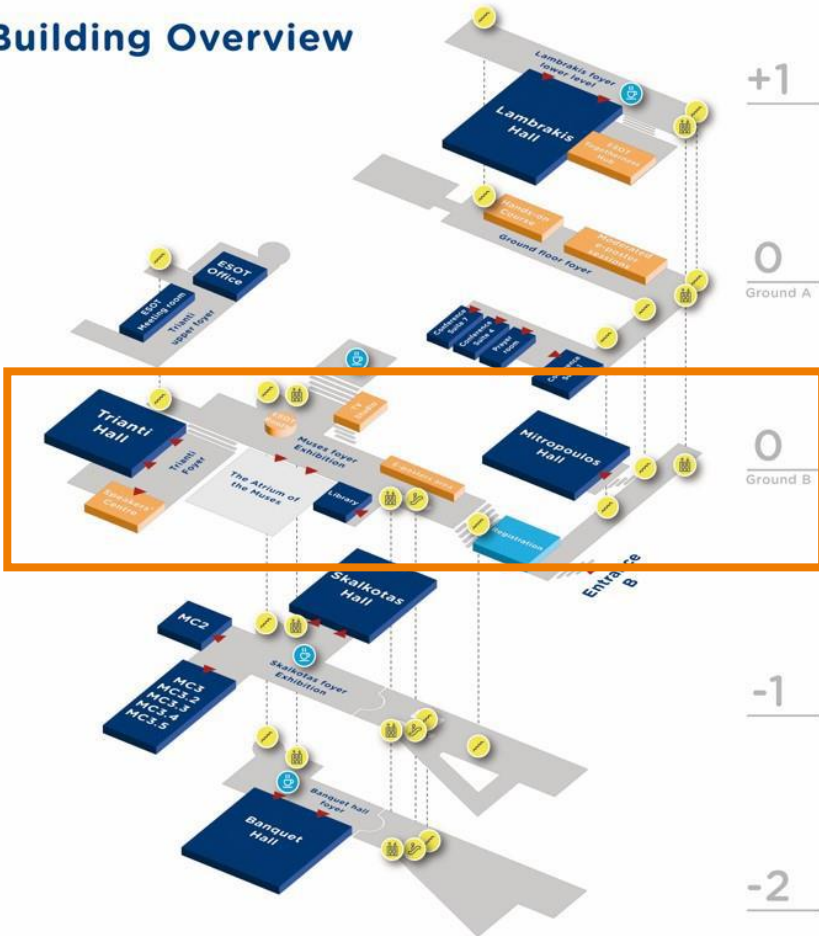

Building Overview

EUROTOX 2025
main entrance

Muses/Trianti Foyer (level 0)
 booth numbers A01 to A69

Blue = 6m²
 Yellow = 9m²
 Orange = 18m²

Building Overview

Skalkotas Foyer (level -1)
 booth numbers B01 to B17
 Blue = 6m²

Building Overview