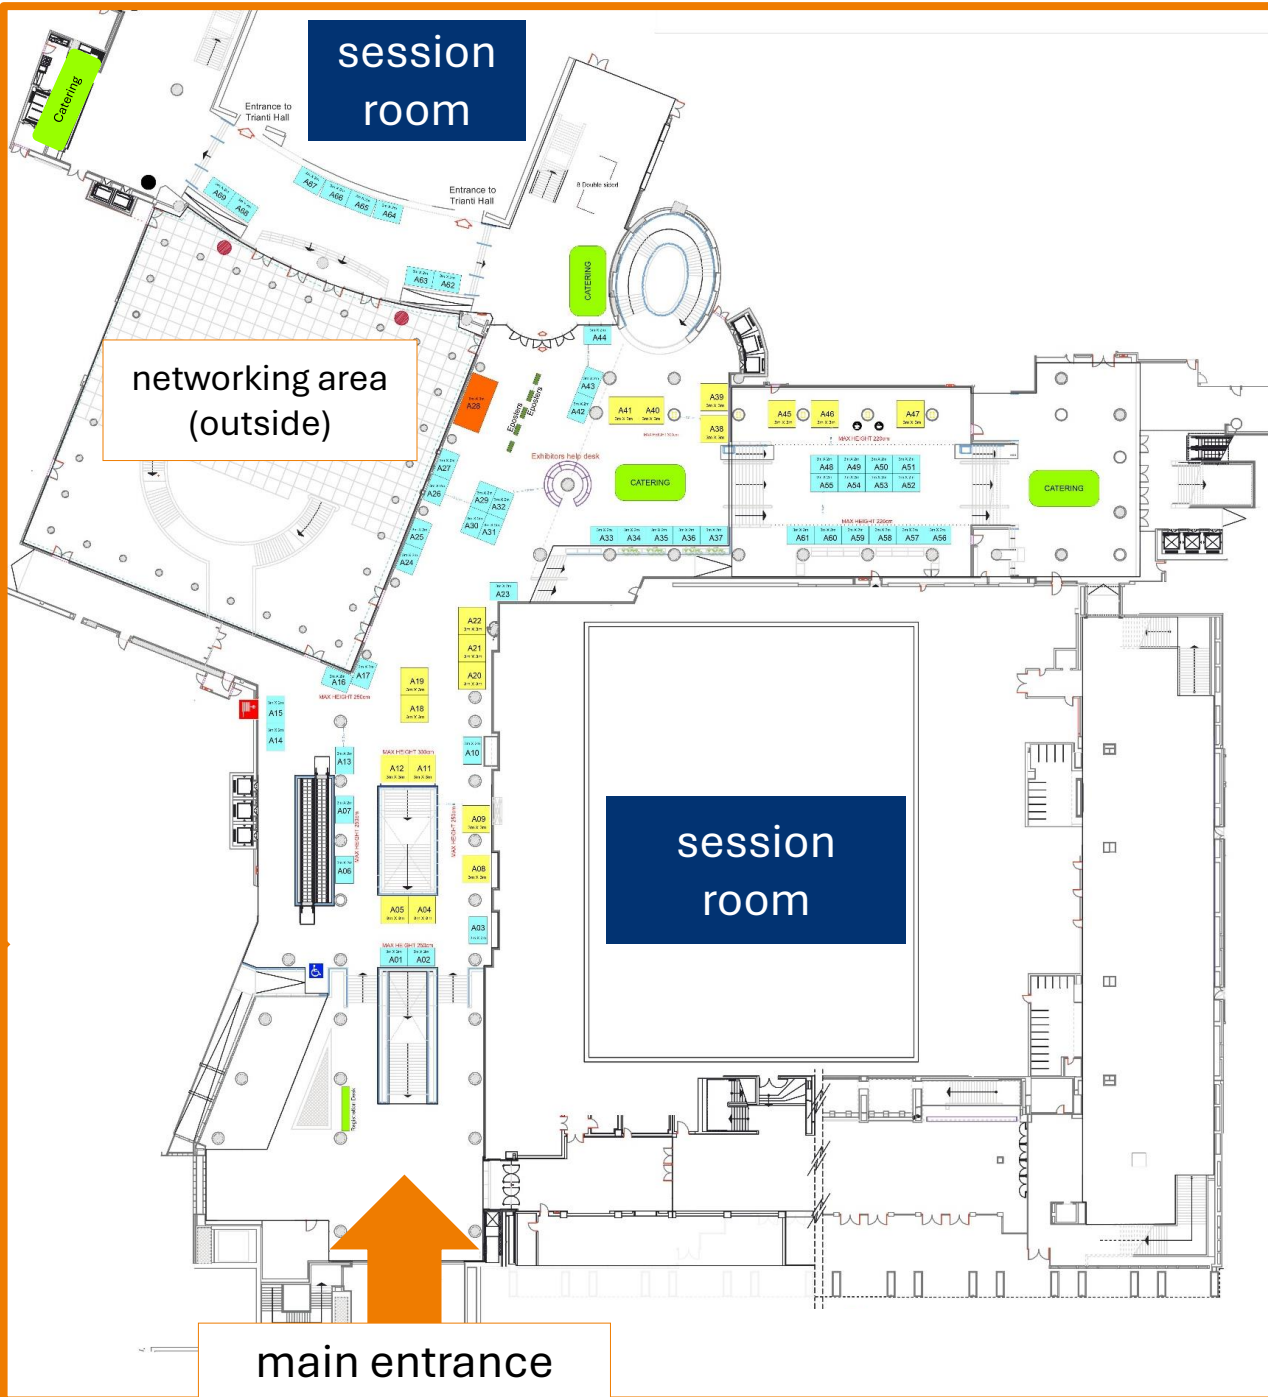

Building Overview

EUROTOX 2025
main entrance

Muses/Trianti Foyer (level 0)
 booth numbers A01 to A69

Blue = 6m²
 Yellow = 9m²
 Orange = 18m²

Building Overview

Skalkotas Foyer (level -1)
 booth numbers B01 to B17
 Blue = 6m²

Building Overview