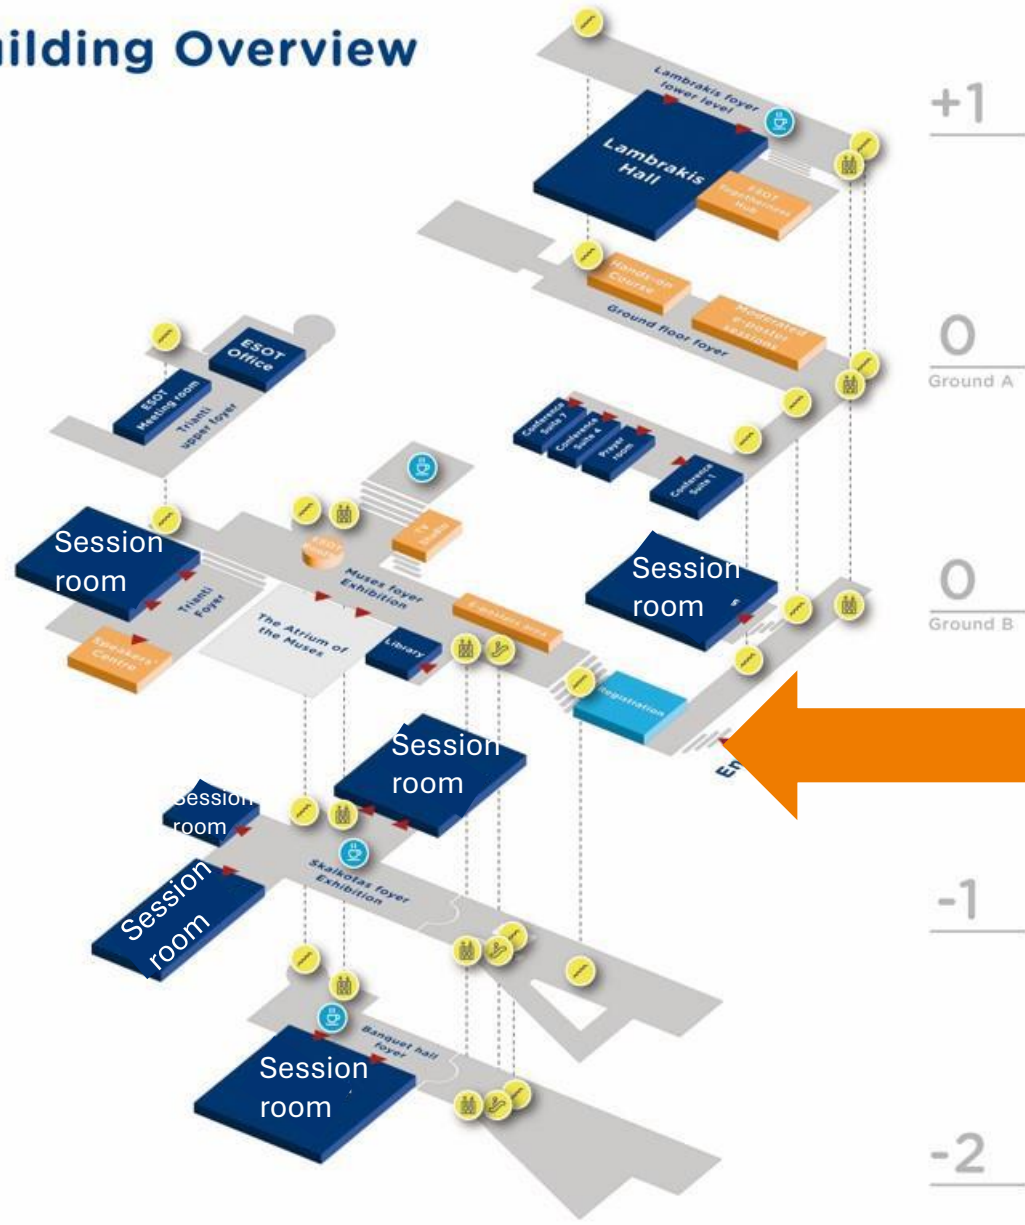

Building Overview

EUROTOX 2025
main entrance

Muses/Trianti Foyer (level 0)
 booth numbers A01 to A69

Blue = 6m²
 Yellow = 9m²
 Orange = 18m²

Building Overview

Skalkotas Foyer (level -1)
 booth numbers B01 to B17
 Blue = 6m²

Building Overview